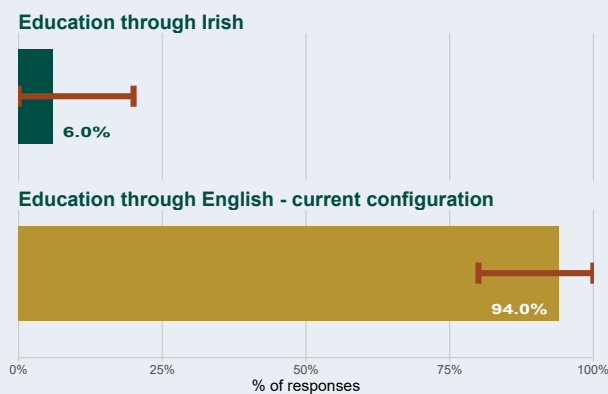

Language preference

School Response Rate

25%

32 out of 126 households

Overall School Margin of Error

Preferences will be $\pm 14\%$

(indicated by red bar)