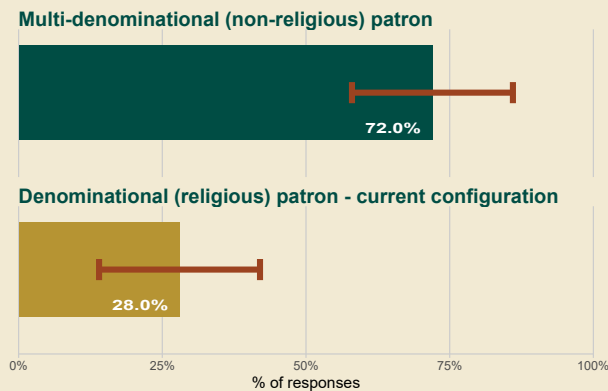

Patronage / ethos preference